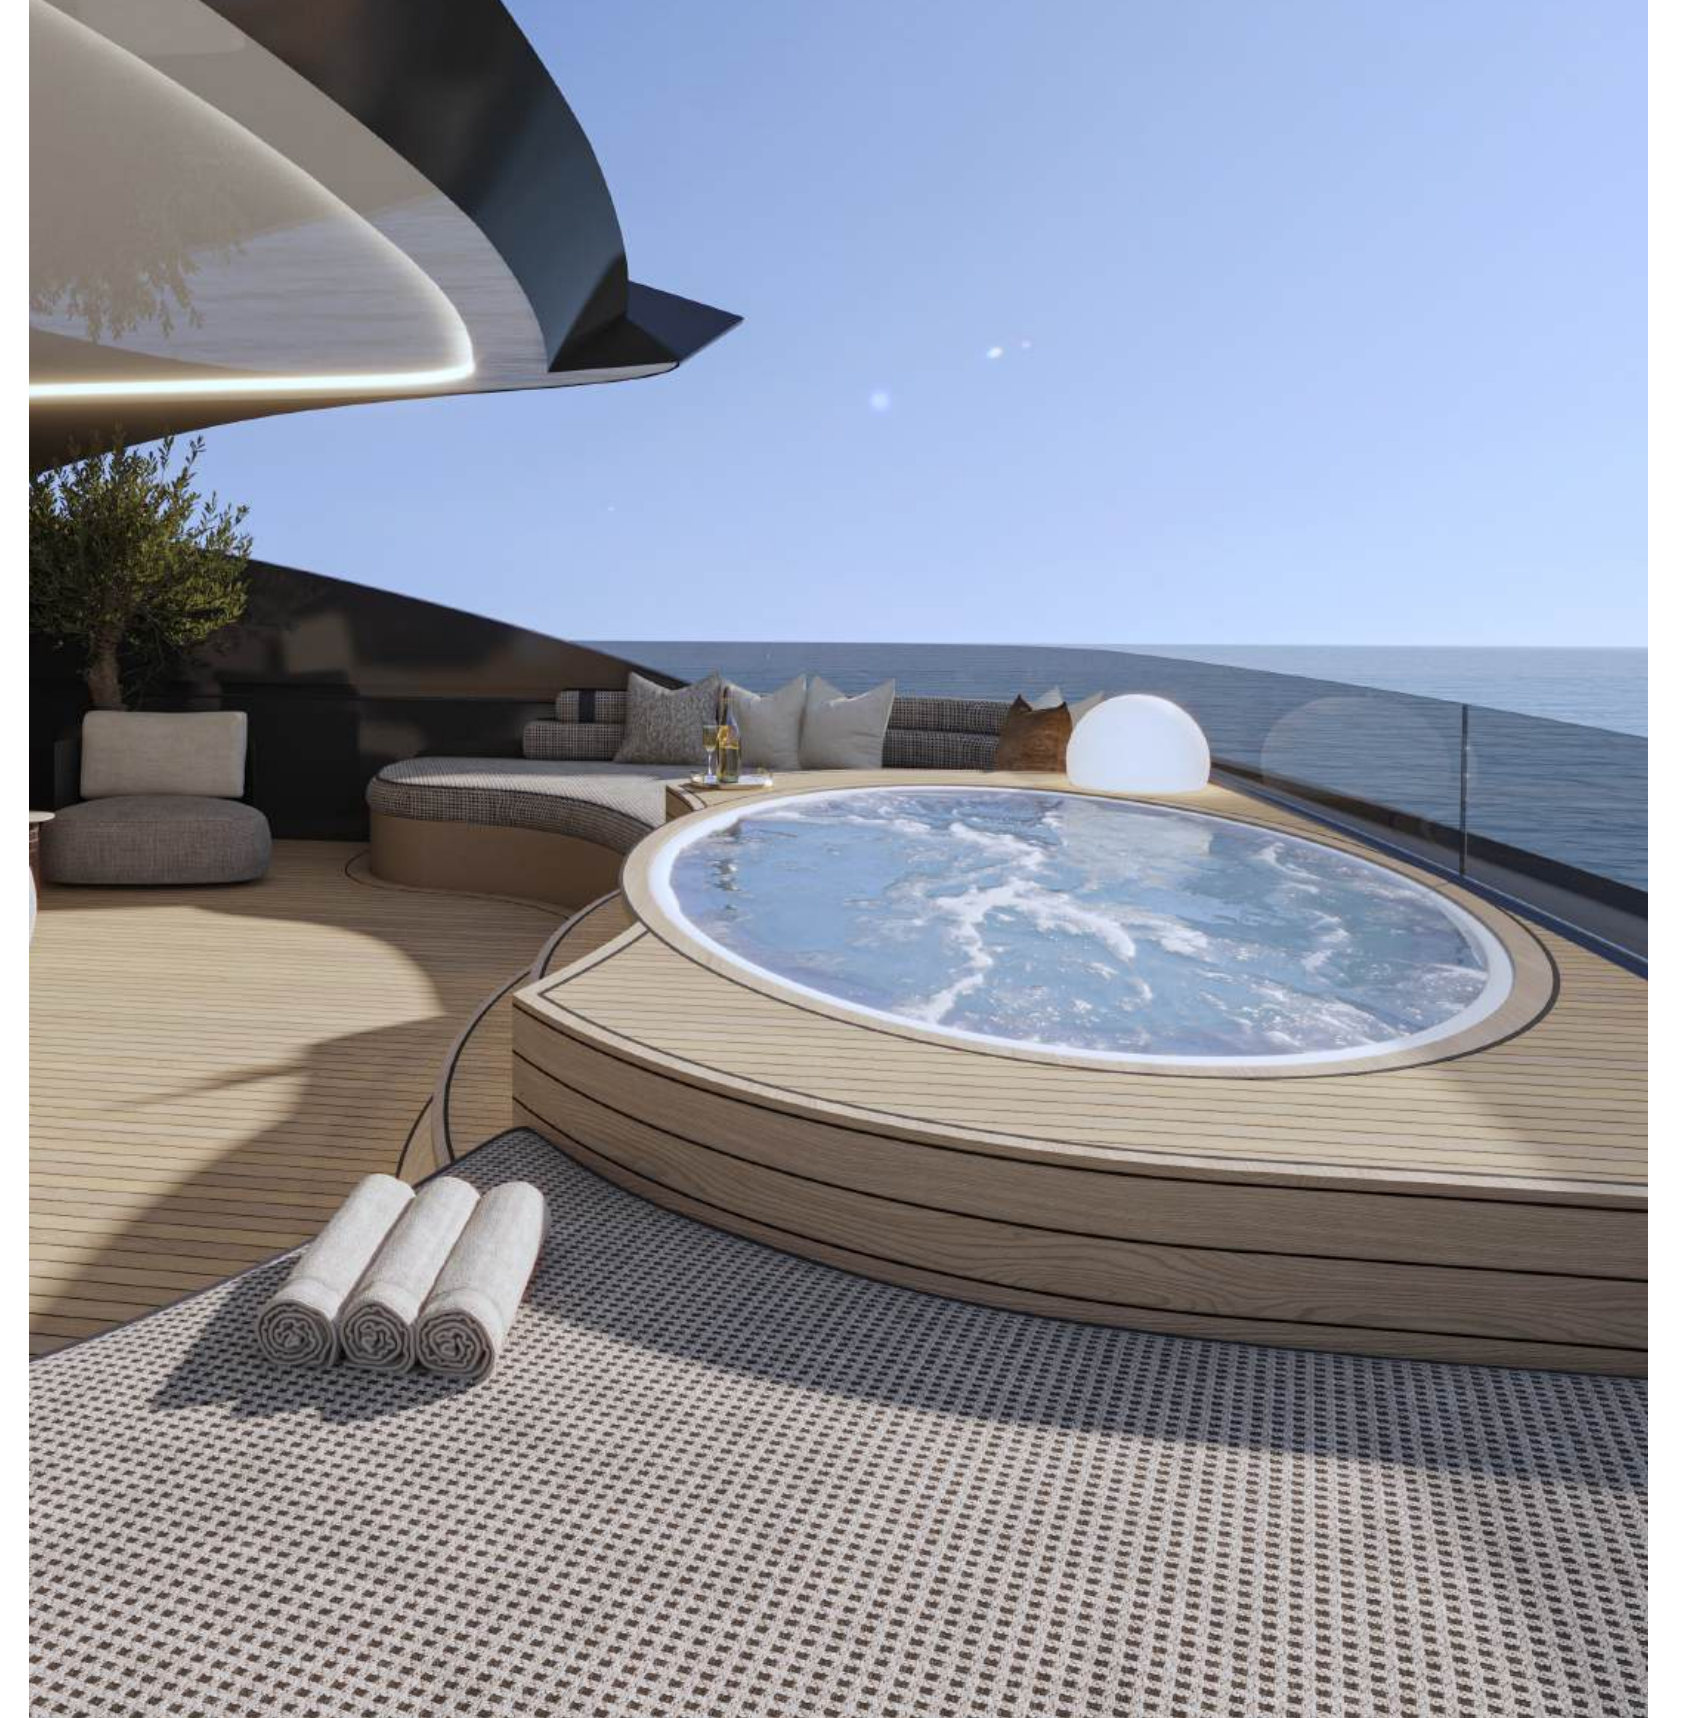

Majestic
& Timeless