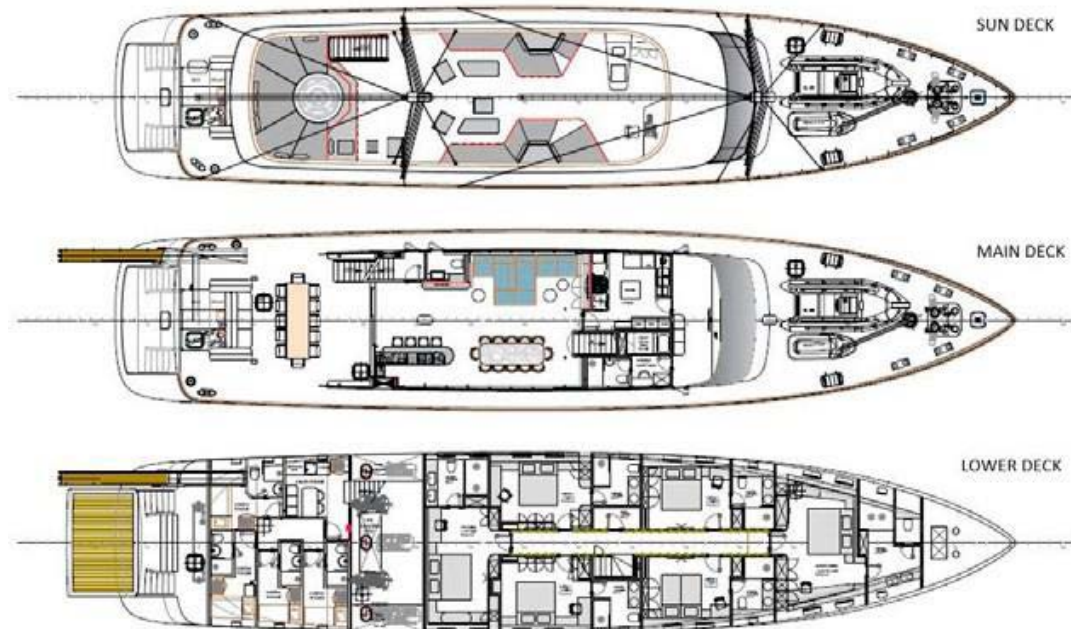

MARALLURE

CUSTOM

Experience the ultimate comfort on a brand new, 41m long, luxury sailing yacht MarAllure, offering six luxury staterooms for up to 12 guests

MARALLURE ~ CUSTOM

INFORMATION

LOA
41.78m (137' 1")

Marallure's noticeable elegant, cream hull is not the only outstanding exterior feature she has to offer. There are plenty of spaces to socialize on deck, complete with a cushioned platform, under the hard top in the shade, and on a sunbathing-friendly stern. Guests on this luxurious sailing yacht can soak the sun on the luxurious flybridge, featuring a circular Jacuzzi, bar and BBQ.

MARALLURE ~ CUSTOM

GALLERY

Master cabin

MARALLURE ~ CUSTOM

GALLERY

VIP cabin

MARALLURE ~ CUSTOM

GALLERY

Double cabin side view

MARALLURE ~ CUSTOM
GALLERY

Convertible cabin

MARALLURE ~ CUSTOM

TEHNICAL SPECIFICATIONS

LOA
41.78 m (137' 1")

BEAM
8.40 m (27' 7")

DRAFT
2.6 m (8' 6")